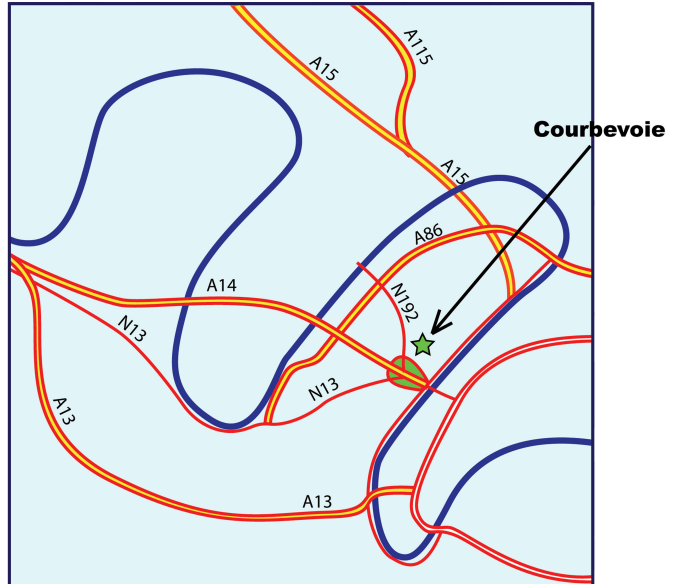

## Access map

Courbevoie is on the North-West of Paris, near the "La Défense" business district.

**ac6**  
formation

**ac6-formation**  
**19, rue Pierre Curie**  
**92400 COURBEVOIE**  
**Tel: 01 41 16 80 10**