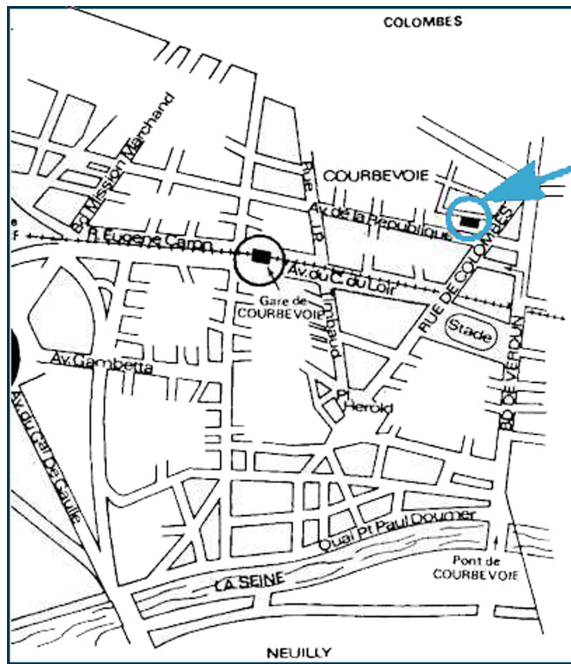

## Access map

Courbevoie is on the North-West of Paris, near the "La Défense" business district.

**ac6**  
formation

**ac6-formation**  
**19, rue Pierre Curie**  
**92400 COURBEVOIE**  
**Tel: 01 41 16 80 10**